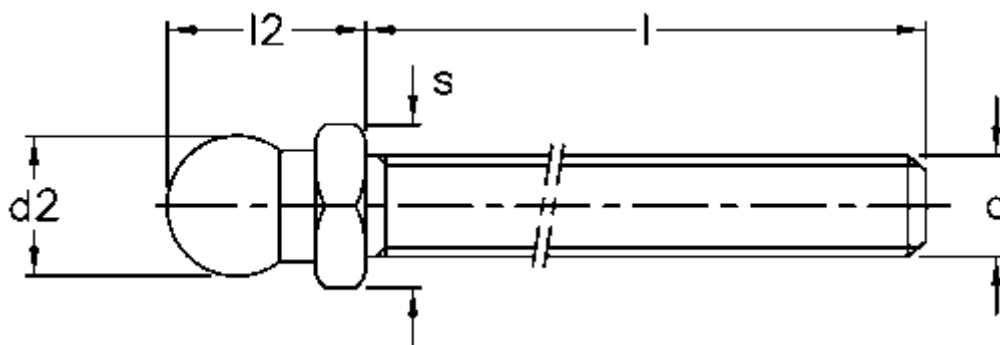

Article number: 2310302221

Description: E+G Threaded stem, Zinc-plated steel
SM-14-M10x43

Measures

$d = M10$

$d_2 = 13.9$

$l = 43$

$l_2 = 20$

$s = 14$